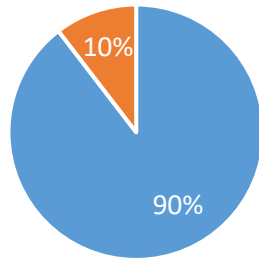

Total Masking Chelan County Stores

■ Total Wearing Masks   ■ Total Not Wearing Masks