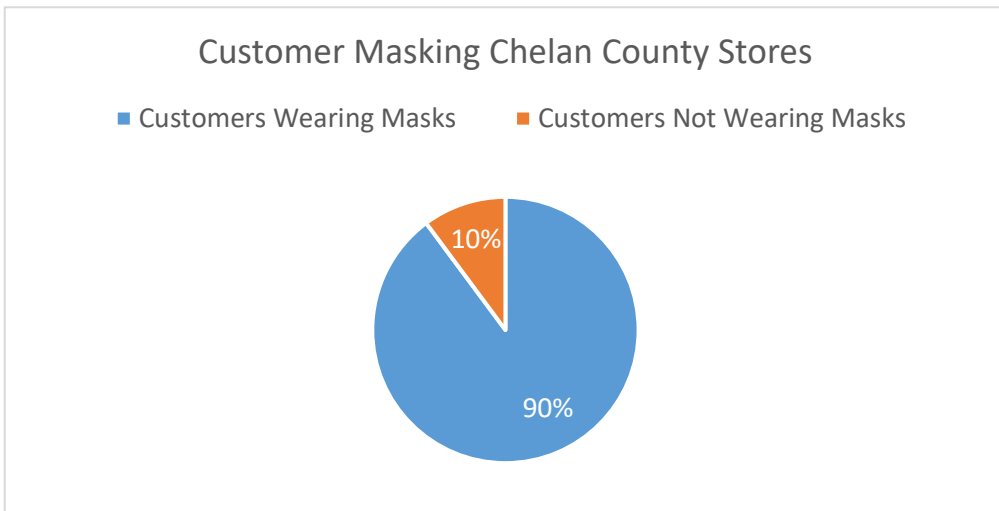

Chelan and Douglas County Masking Survey Results, October 12 and 13

Survey was conducted at businesses in Bridgeport, Chelan, Cashmere, Entiat, East Wenatchee, Leavenworth, Manson, Orondo, Plain, Rock Island, Waterville, and Wenatchee. A total of 2472 people were observed. People were considered to not be wearing a mask if they did not have one on, or if it did not cover both their mouth and nose at time of observation.

Chelan County: