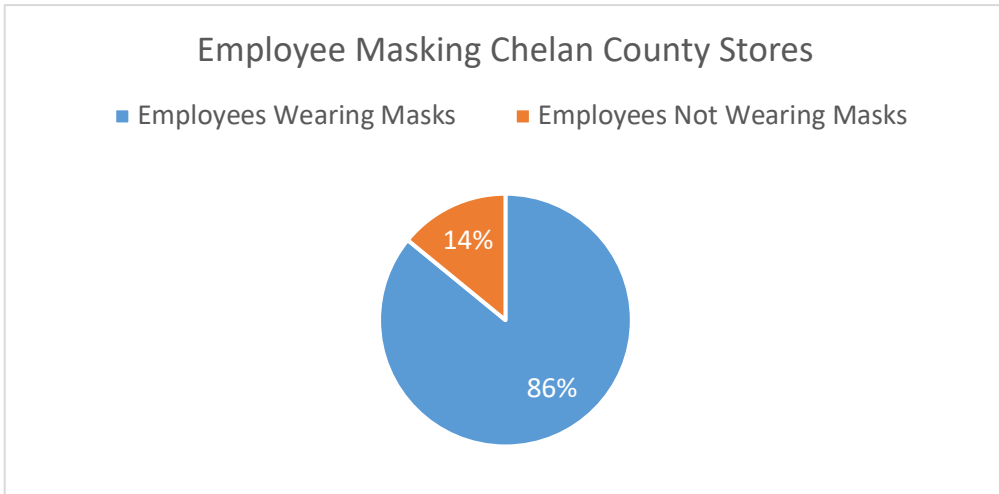

Chelan and Douglas County Masking Survey Results, October 12 and 13

Survey was conducted at businesses in Bridgeport, Chelan, Cashmere, Entiat, East Wenatchee, Leavenworth, Manson, Orondo, Plain, Rock Island, Waterville, and Wenatchee. A total of 2472 people were observed. People were considered to not be wearing a mask if they did not have one on, or if it did not cover both their mouth and nose at time of observation.

Chelan County: